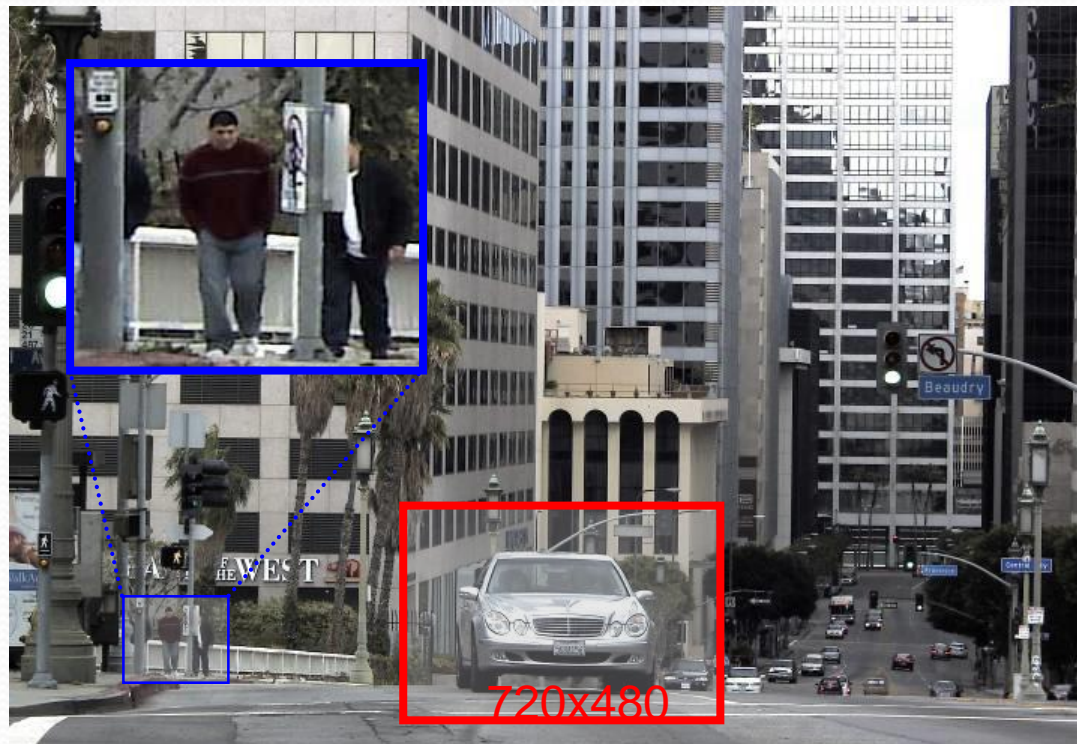

انظمة المراقبة التلفزيونية

AV8360