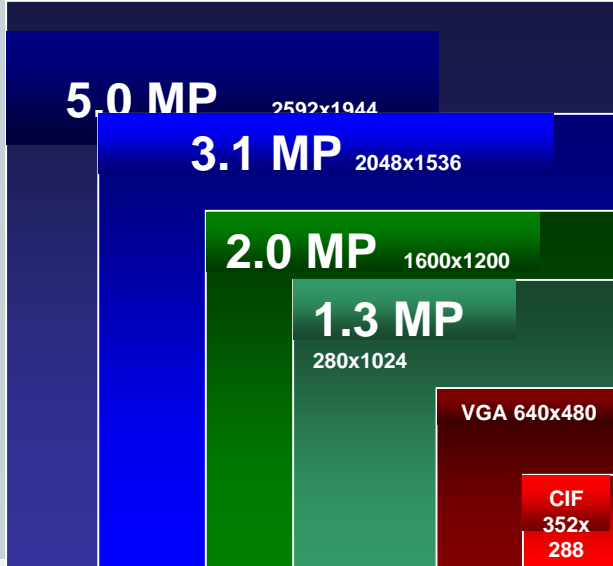

انواع الكاميرات المستخدمة

- إمكانية توصيل انواع متعددة من الكاميرات بحسب الحاجة .
- إمكانية التوصيل من خلال وسائط متعددة .
- تحديد النوع حسب الموقع .
- توصيل الكاميرات بانظمة امنية اخرى .
- دعم النظام بانظمة كشف التسلل والاختراق .
- التوصيل من خلال جميع وسائط النقل .
- خيارات تزويد الكهرباء متعددة .

**MegaVideo®
Compact**
1 to 5MP JPEG
1 to 2MP H.264
color and
D/N cameras

**MegaVideo®
JPEG**
1 to 5MP
single and
dual sensor
color, A/I and

**MegaVideo®
H.264**
1 to 10MP
single and
dual sensor
color, A/I and
D/N cameras

**MegaDome™
H.264**
1 to 5MP color
and D/N
all-in-one
dome cameras

**SurroundVideo®
JPEG or H.264**
8MP 180°
and 360°
panoramic
cameras

**MegaView™
H.264**
1 to 2MP color
and D/N with IR
all-in-one
dome cameras